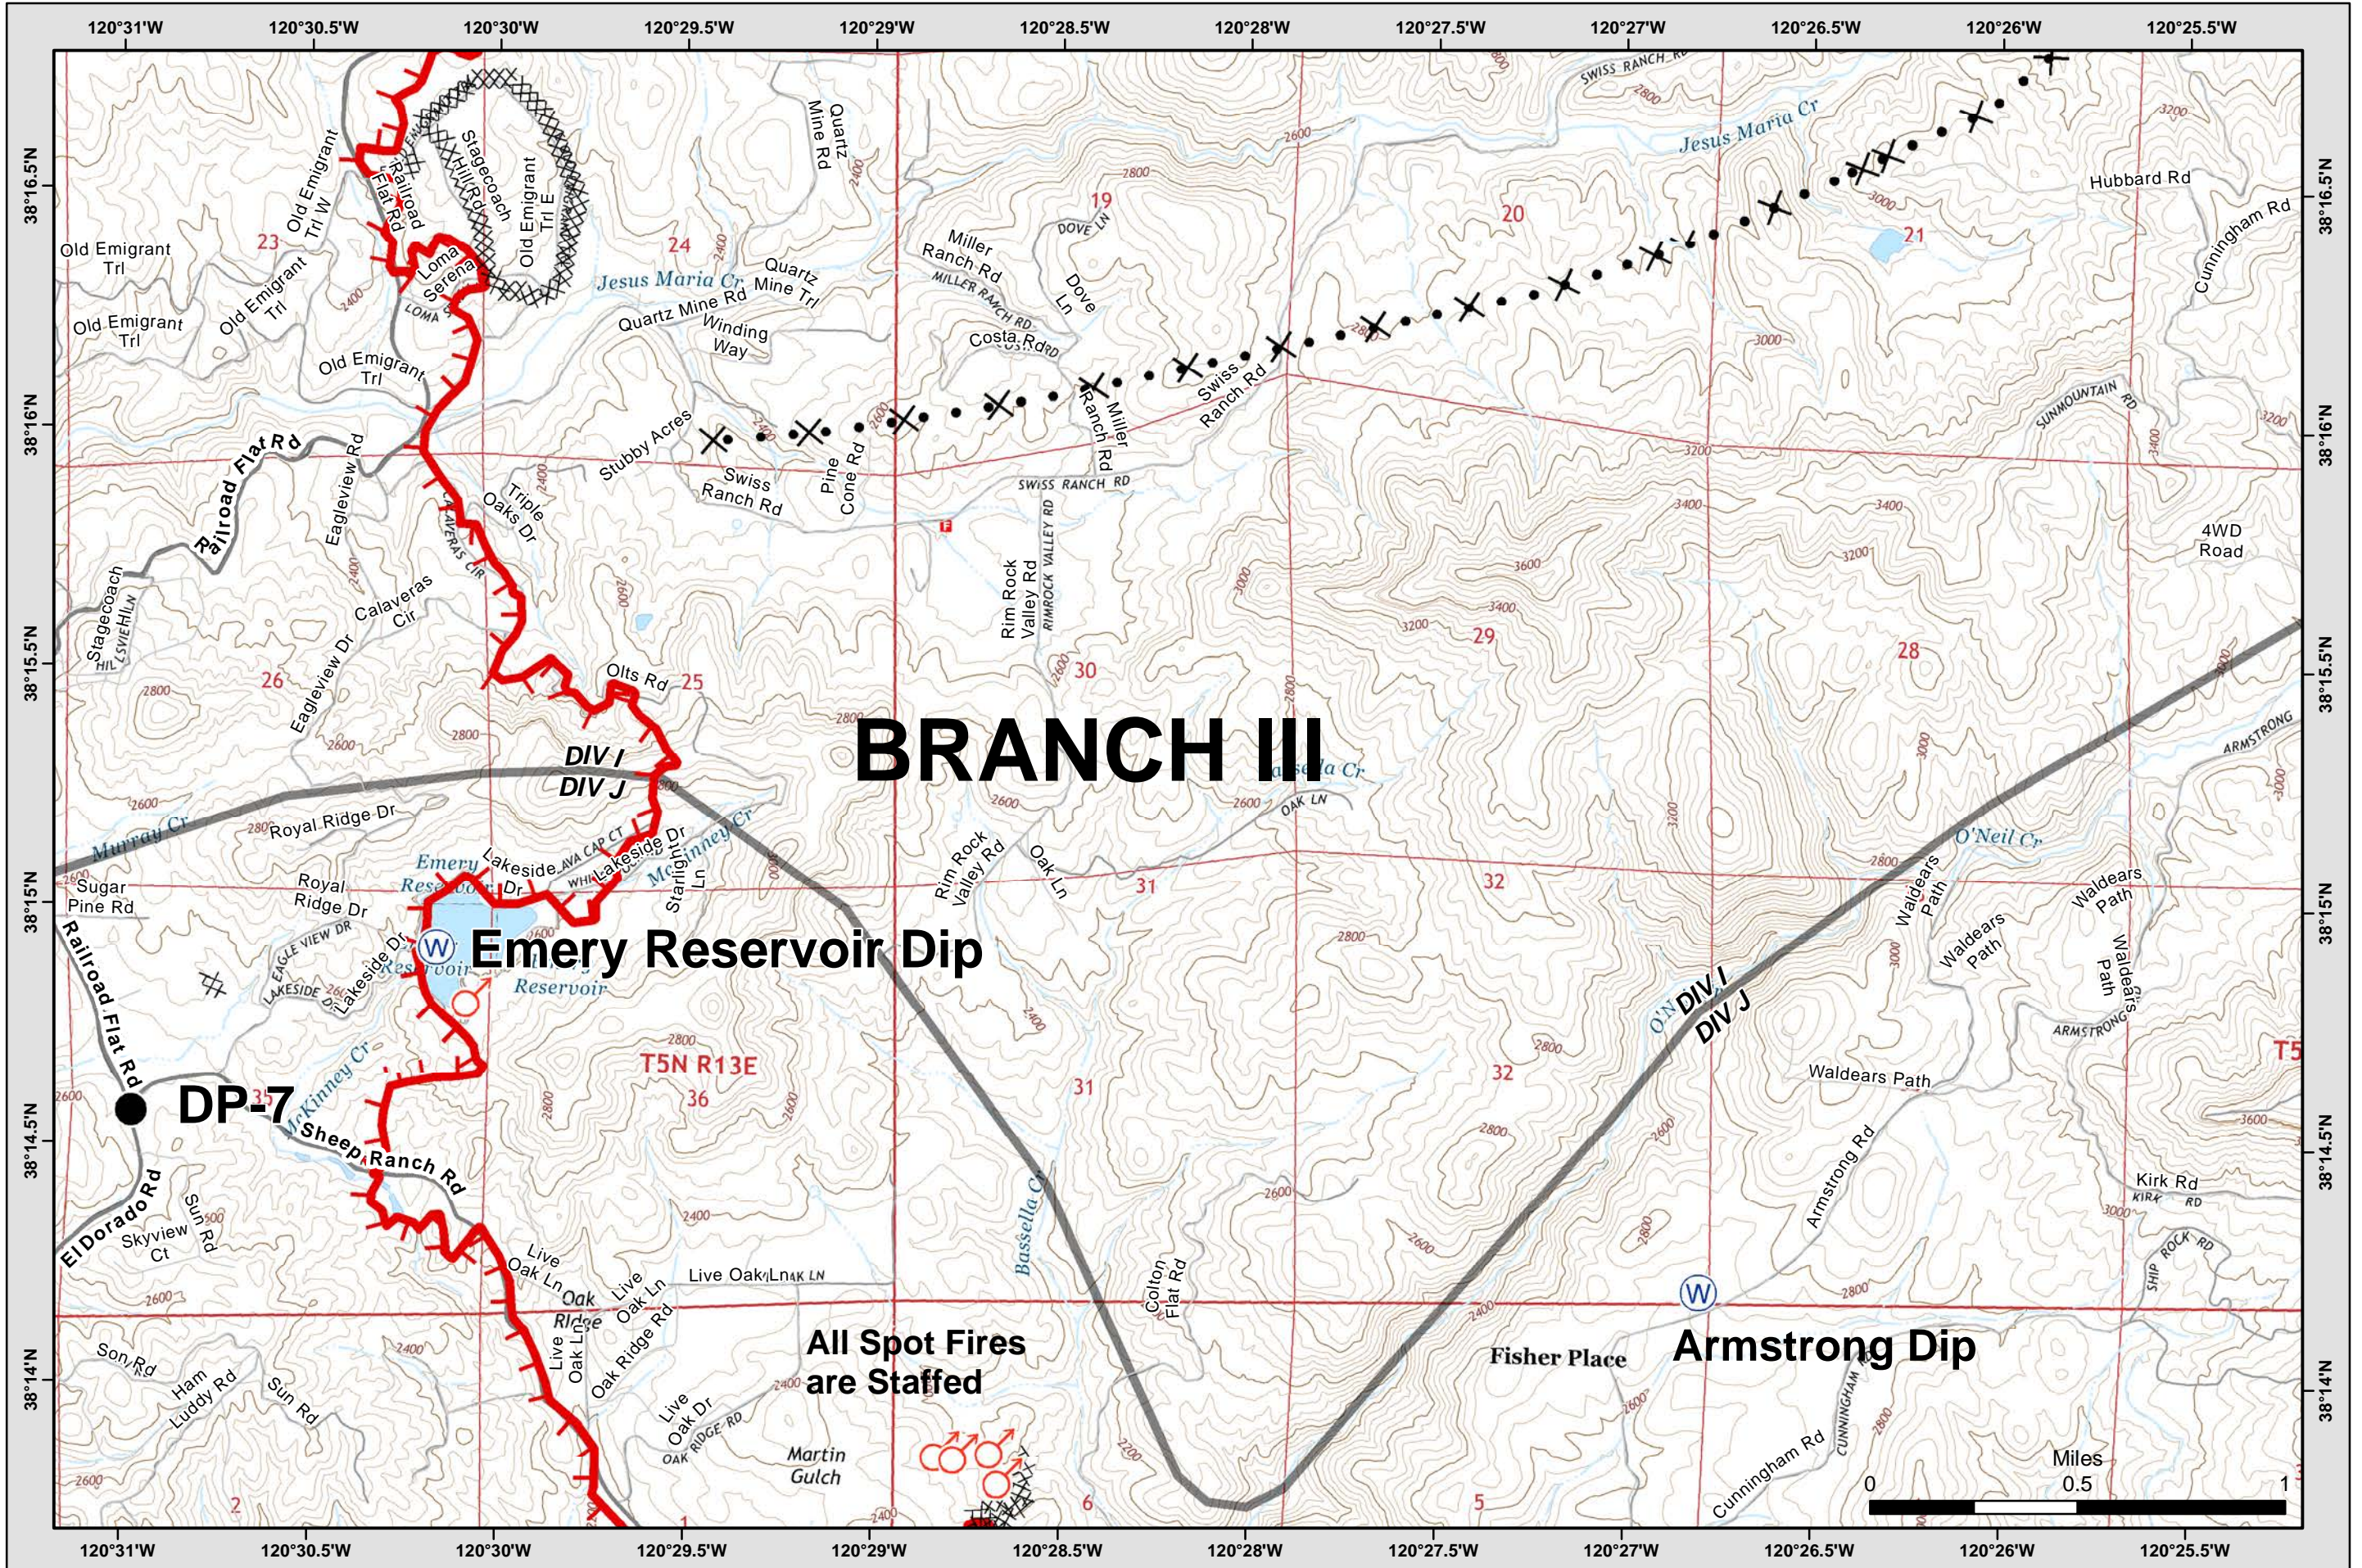

Vicinity Indicator

	1	2	3
4	5	6	7
8	9	10	11
12	13	14	15
16	17	18	19
20	21	22	23
24	25	26	27
28	29	30	31
32	33	34	35
36	37	38	39
40	41	42	

See Index Page for Legend

IAP Map Butte Incident CA-AEU-024918

BRANCH III

Emery Reservoir Dip

DP-7

All Spot Fires are Staffed

Armstrong Dip