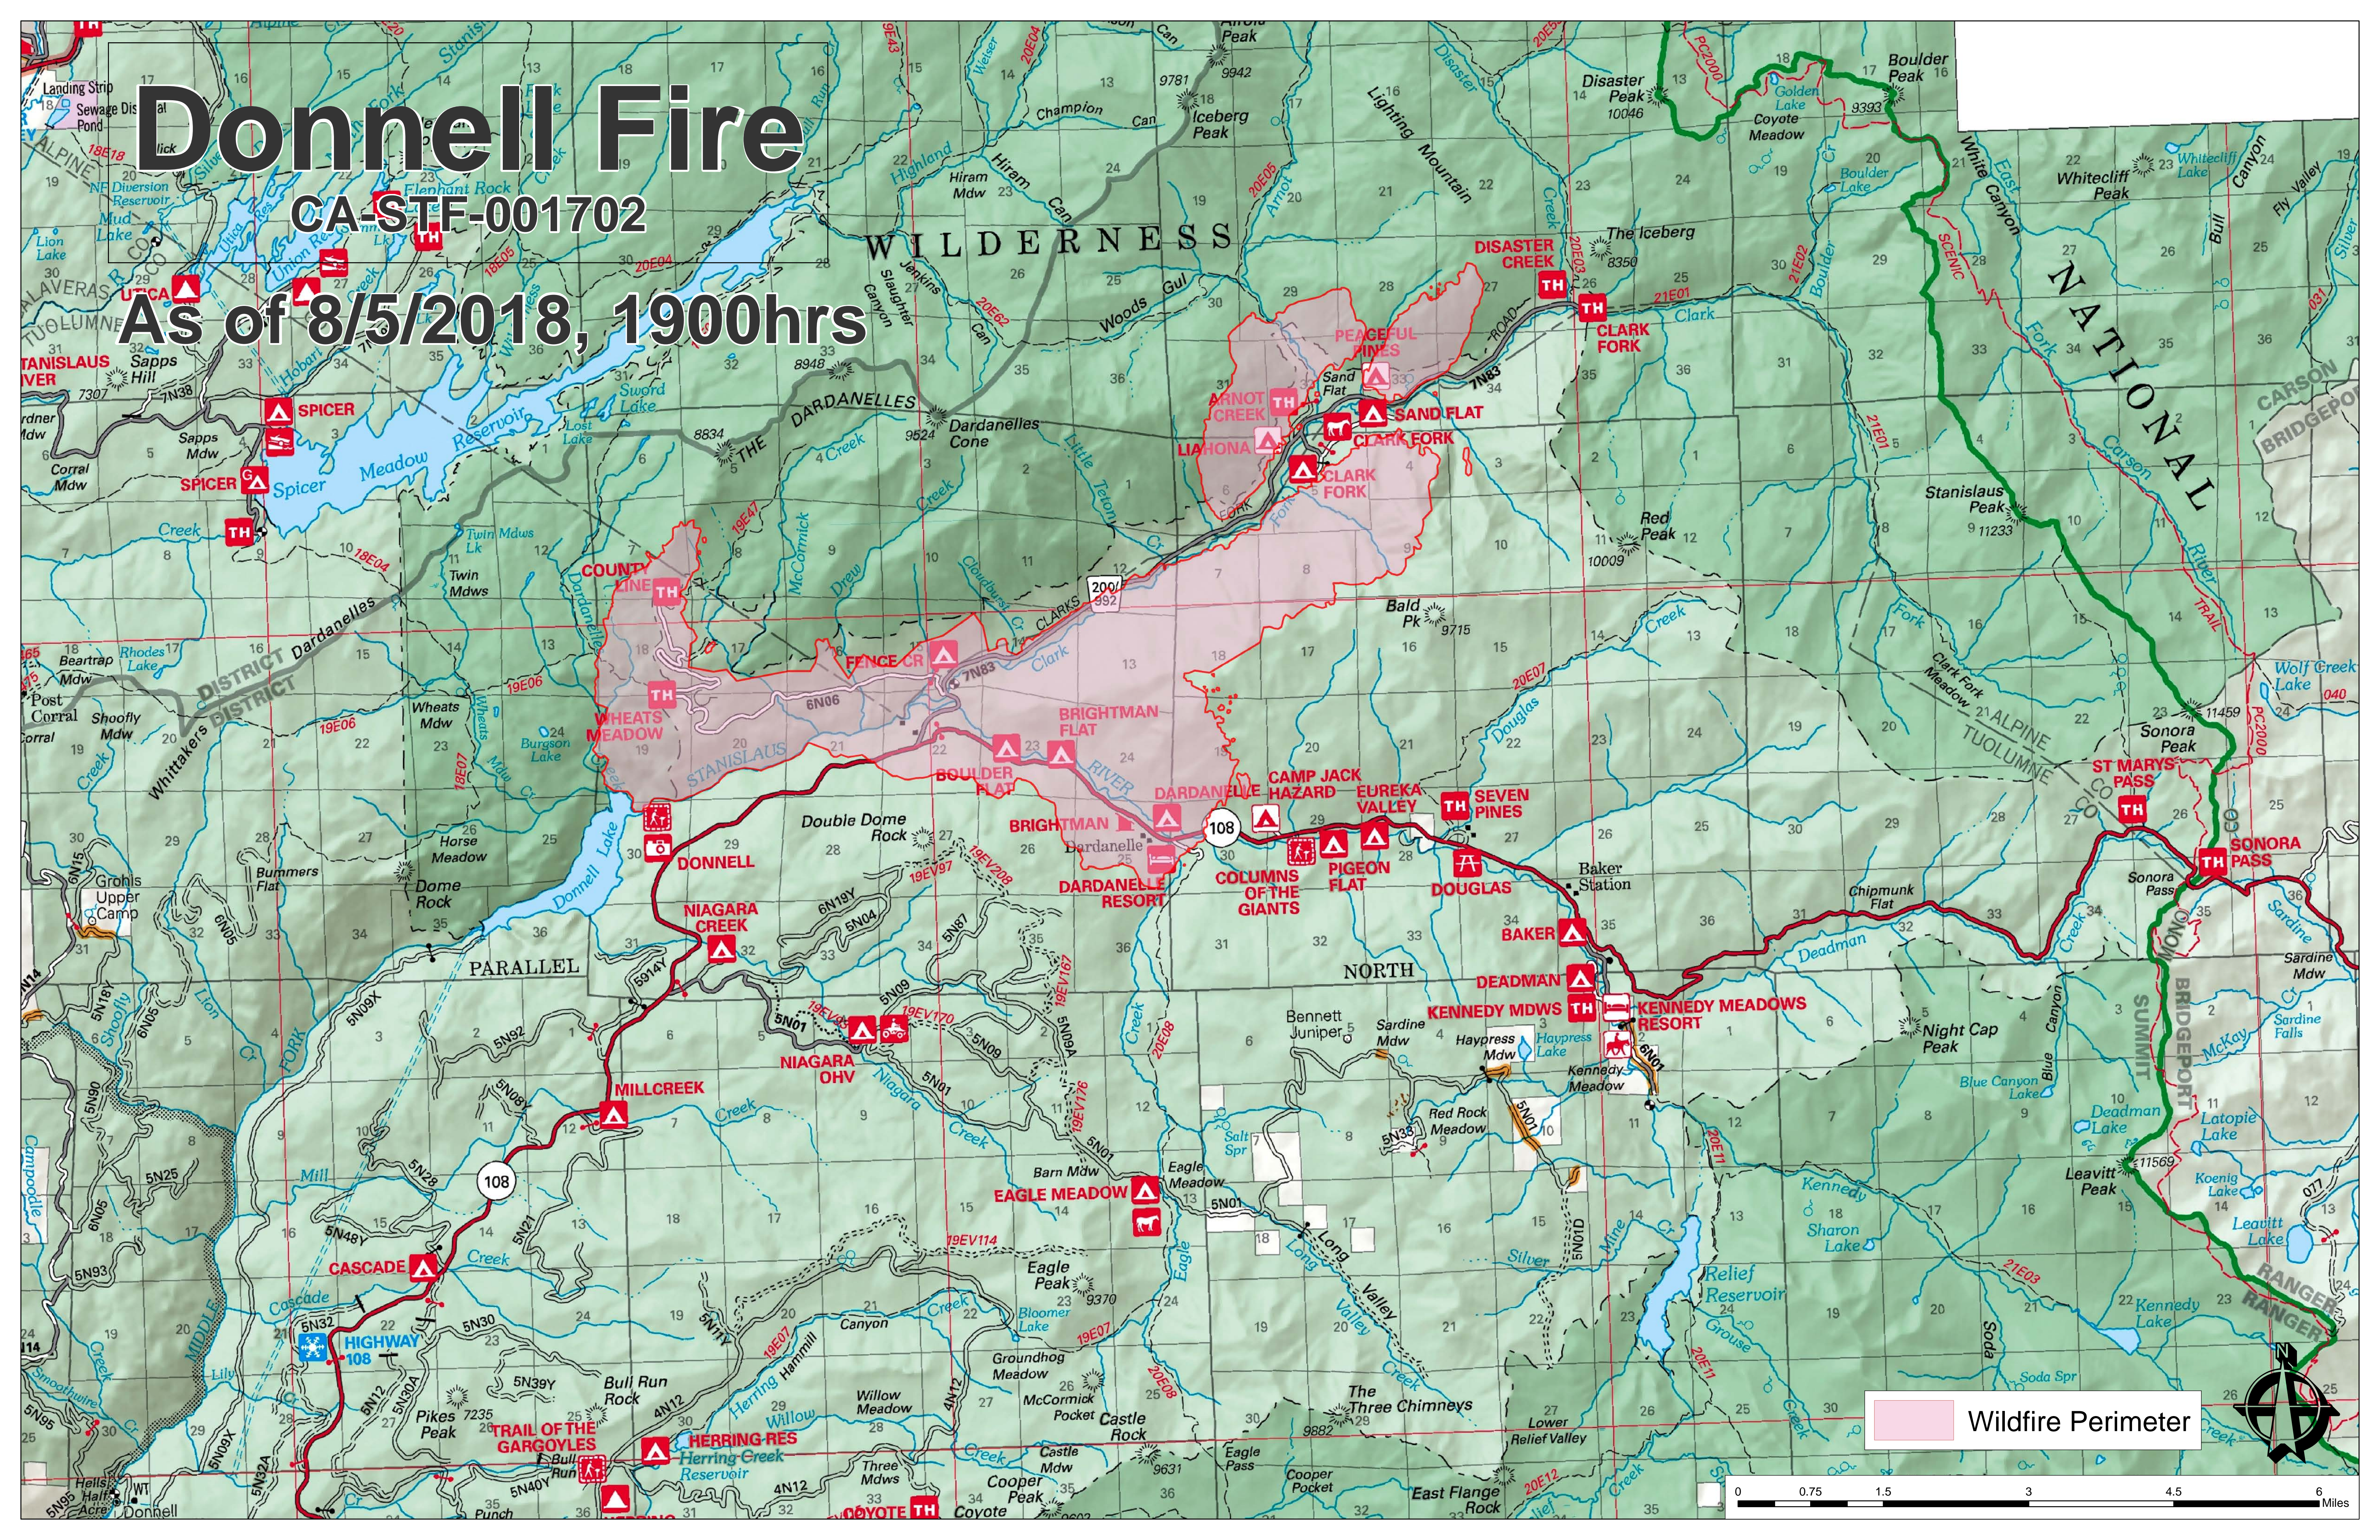

Donnell Fire

CA-STF-001702

As of 8/5/2018, 1900hrs

Wildfire Perimeter